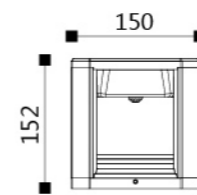

HR20805
Metal + Glass
D=25cm
H=27cm

HANNORLUX®
— 汉宁照明 —

HR20809
Metal + Glass
D=24.5cm
H=26cm

HR20810
Metal + Glass
D=24.5cm
H=26cm

HR20811
Metal + Glass
D=24.5cm
H=26cm

SPECIFICATION

HR22576
Iron
D=30.5cm

HR22572
Iron
D=24.5cm

HR22577
Iron
D=37cm

HR22581
Iron
D=21cm

HR22586
Iron
D=20.5cm

HR22587
Iron
D=20.5cm

Solar Lamp

HANNORLUX®
— 汉宁照明 —
NINGBO HANNORLUX TECHNOLOGY CO., LIMITED

Solar Lamp

SPECIFICATION