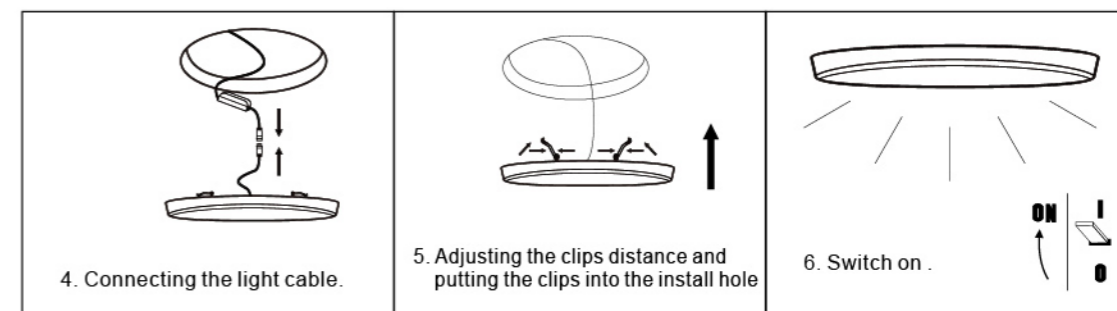

watt	LPN19-AR LPN19-AS (85-265V)				LPN19-MR LPN19-MS (85-265V)		
	10W	18W	24W	32W	18W	24W	32W
Material	Aluminum	Aluminum	Aluminum	Aluminum	Aluminum	Aluminum	Aluminum
CCT	3000-6500K	3000-6500K	3000-6500K	3000-6500K	3000-6500K	3000-6500K	3000-6500K
Lumen	900lm	1600lm	2300lm	3600lm	1600lm	2200lm	3300lm
PF	0.5	0.5	0.5	0.5	0.5	0.5	0.5
Size	Ø100*22mm	Ø118*22mm	Ø168*22mm	Ø222*22mm	Ø118*45mm	Ø168*45mm	Ø222*45mm
Cut-out	50-75mm	50-100mm	50-145mm	50-200mm	/	/	/
Warranty	2 years	2 years	2 years	2 years	2 years	2 years	2 years