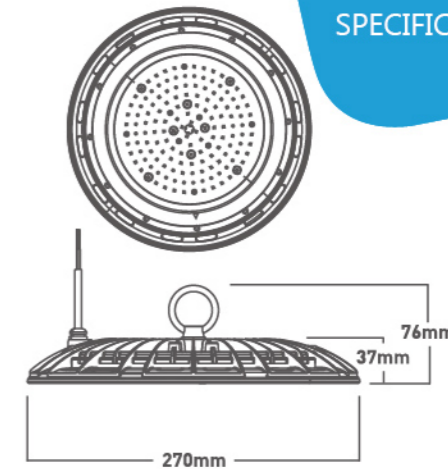

-Product Description

- -Product color :Sand Black
- -Material:Aluminium body & PC optical lens(90°C)
- -2835SMD LED
- -4KV surging protection
- -Protection Rating:IP65(Waterproof)
- -Operation in outside temperature:-20 to + 45°C