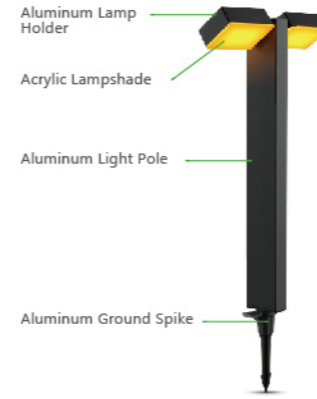

Model	HD2215 TUYA STUYA Smart Path Lights			
	1pcs pathway lights	2pcs pathway lights	3pcs pathway lights	4pcs pathway lights
Cable	5*20AWG	5*20AWG	5*20AWG	5*20AWG
Colour	RGBCW	RGBCW	RGBCW	RGBCW
Length	1pc power cacble 0.6M 1pc extension cable 4M 1pcs pathway lights 1pcs pathway light cable 2.5M	1pc power cacble 0.6M 1pc extension cable 4M 2pcs pathway lights 2pcs pathway light cable 2.5M	1pc power cacble 0.6M 1pc extension cable 4M 3pcs pathway lights 3pcs pathway light cable 2.5M	1pc power cacble 0.6M 1pc extension cable 4M 4pcs pathway lights 4pcs pathway light cable 2.5M
Material	Aluminum+PC	Aluminum+PC	Aluminum+PC	Aluminum+PC
Input Voltage	110-240V	110-240V	110-240V	110-240V
Output Voltage	12v3a	12v3a	12v3a	12v3a
Lamp Watt	8W per pathway light	8W per pathway light	8W per pathway light	8W per pathway light
Max Watt	36W	36W	36W	36W
Waterproof	IP65	IP65	IP65	IP65
Certificate	ETL	ETL	ETL	ETL