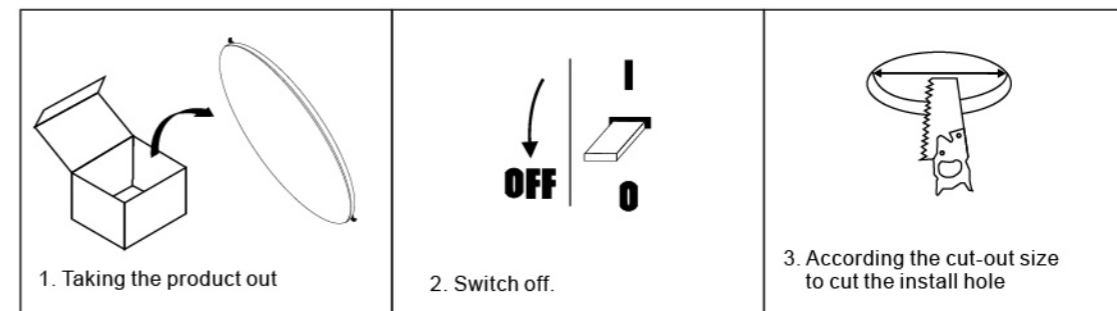

watt	LPN19-AR LPN19-AS (85-265V)				LPN19-MR LPN19-MS (85-265V)		
	10W	18W	24W	32W	18W	24W	32W
Material	Aluminum	Aluminum	Aluminum	Aluminum	Aluminum	Aluminum	Aluminum
CCT	3000-6500K	3000-6500K	3000-6500K	3000-6500K	3000-6500K	3000-6500K	3000-6500K
Lumen	900lm	1600lm	2300lm	3600lm	1600lm	2200lm	3300lm
PF	0.5	0.5	0.5	0.5	0.5	0.5	0.5
Size	Ø100*22mm	Ø118*22mm	Ø168*22mm	Ø222*22mm	Ø118*45mm	Ø168*45mm	Ø222*45mm
Cut-out	50-75mm	50-100mm	50-145mm	50-200mm	/	/	/
Warranty	2 years	2 years	2 years	2 years	2 years	2 years	2 years