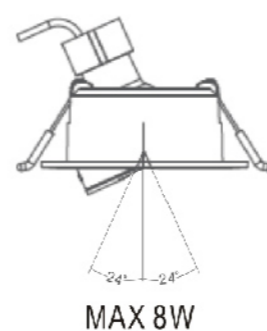

HN-THD90/HN-MK50

- -2700K-6500K
- -AC100-240V 50/60Hz
- -CRI>70/80
- -PF>0.5/0.9
- -15000h

Watt	7W	7W	5W	5W
Item.No	HN-THD90	HN-THD90	HN-MK50	HN-MK50
Housing	PC	PC	PA+ALU	PA+ALU
LM	600lm	600lm	400lm	400lm
Ø mm	68mm	68mm	50mm	50mm
L mm	47mm	47mm	22mm	22mm
Colour box/mm	70x70x55mm	70x70x55mm	52X52X38mm	52X52X38mm
Master box/pcs	37.5x37x24.5cm/100pcs	37.5x37x24.5cm/100pcs	54.5X28X18cm/200pcs	54.5X28X18cm/200pcs