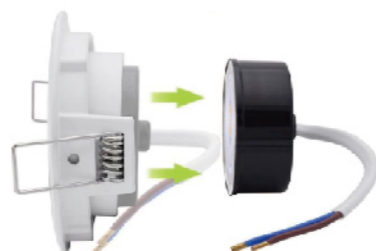

ITEM NO. HN-THD90

HN-THD90/HN-MK50

- -2700K-6500K
- -AC100-240V 50/60Hz
- -CRI>70/80
- -PF>0.5/0.9
- -15000h

Watt	7W	7W	5W	5W
Item.No	HN-THD90	HN-THD90	HN-MK50	HN-MK50
Housing	PC	PC	PA+ALU	PA+ALU
LM	600lm	600lm	400lm	400lm
Ø mm	68mm	68mm	50mm	50mm
L mm	47mm	47mm	22mm	22mm
Colour box/mm	70x70x55mm	70x70x55mm	52X52X38mm	52X52X38mm
Master box/pcs	37.5x37x24.5cm/100pcs	37.5x37x24.5cm/100pcs	54.5X28X18cm/200pcs	54.5X28X18cm/200pcs