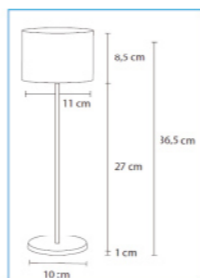

ITEM NO. HN-TTSD-01

Touch type stepless dimming table lamp

Item.No	TTSD-01-A	TTSD-01-B	TTSD-01-C	TTSD-01-D
Watt	3.5W	3.5W	3.5W	3.5W
Material	lampshade:aluminium+PMMA lamp-post:iron lampholder:iron	lampshade:aluminium+PMMA lamp-post:iron lampholder:iron	lampshade:aluminium+PMMA lamp-post:iron lampholder:iron	lampshade:aluminium+PMMA lamp-post:iron lampholder:iron
Voltage	DC 5V/1A	DC 5V/1A	DC 5V/1A	DC 5V/1A
lumen	260lm	260lm	260lm	260lm
CCT	3000K/4000K/6000K	3000K/4000K/6000K	3000K/4000K/6000K	3000K/4000K/6000K
battery	3600MA (2*1800MA)	3600MA (2*1800MA)	3600MA (2*1800MA)	3600MA (2*1800MA)
Switch	Touch	Touch	Touch	Touch
USB cable	0.8m	0.8m	0.8m	0.8m
RA	Ra90	Ra90	Ra90	Ra90
Dimmable	stepless dimming	stepless dimming	stepless dimming	stepless dimming
SIZE:D*L	110*365mm	110*380mm	110*365mm	110*365mm