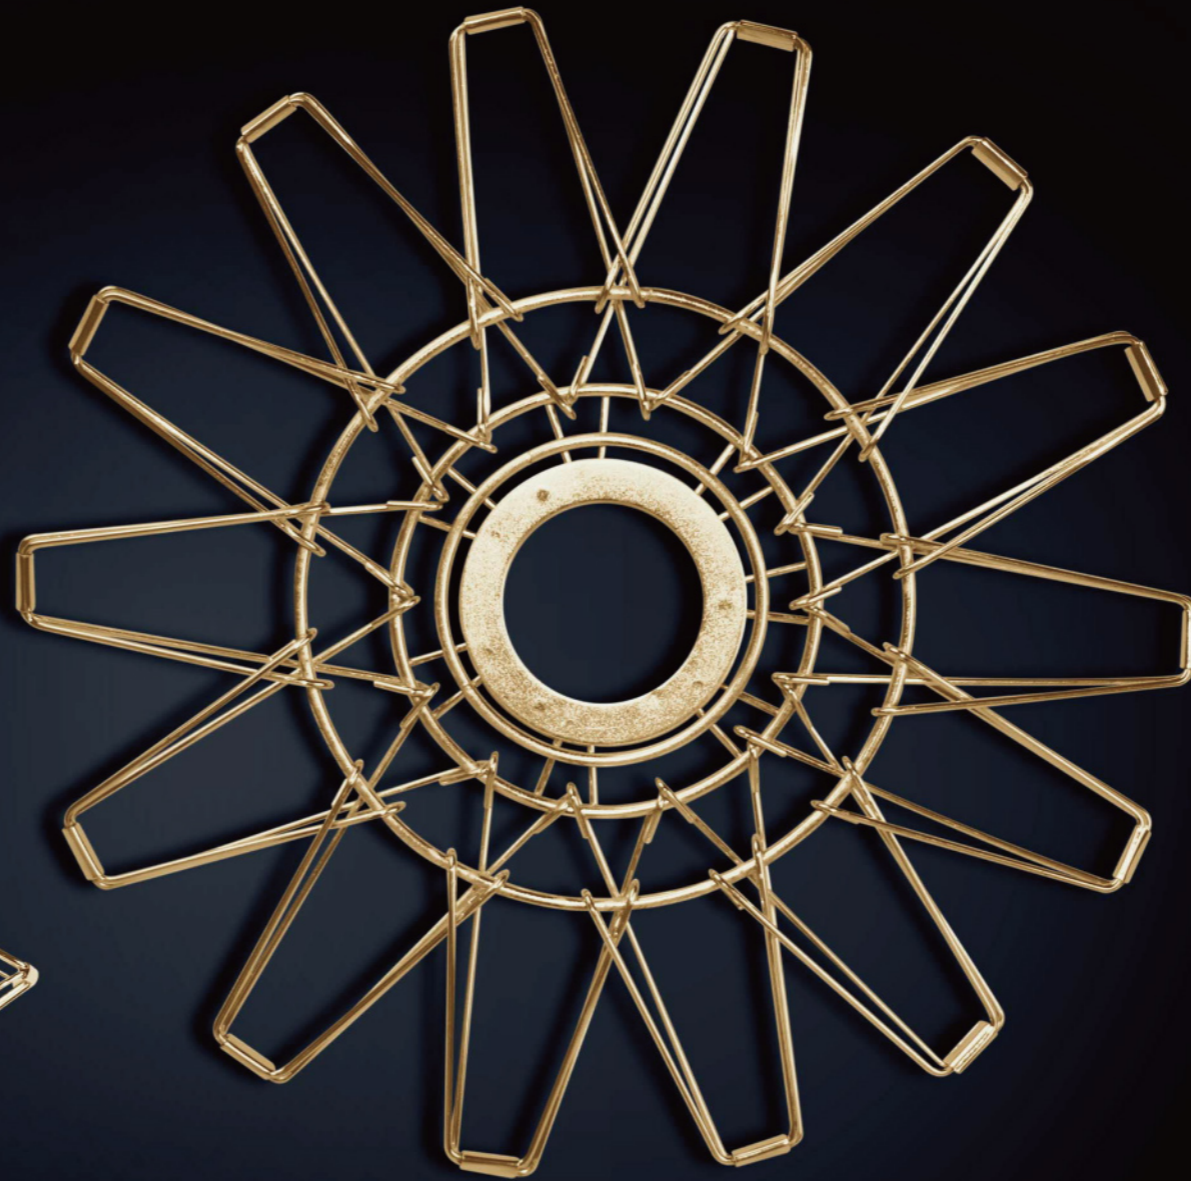

HR20805
Metal + Glass
D=25cm
H=27cm

HANNORLUX®
— 汉宁照明 —

HR20809
Metal + Glass
D=24.5cm
H=26cm

HR20810
Metal + Glass
D=24.5cm
H=26cm

HR20811
Metal + Glass
D=24.5cm
H=26cm

SPECIFICATION

HR22576
Iron
D=30.5cm

HR22572
Iron
D=24.5cm