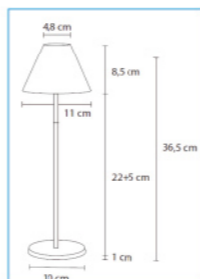

ITEM NO. HN-TTSD-01

Touch type stepless dimming table lamp

Item.No	TTSD-01-A	TTSD-01-B	TTSD-01-C	TTSD-01-D
Watt	3.5W	3.5W	3.5W	3.5W
Material	lampshade:aluminium+PMMA lamp-post:iron lampholder:iron	lampshade:aluminium+PMMA lamp-post:iron lampholder:iron	lampshade:aluminium+PMMA lamp-post:iron lampholder:iron	lampshade:aluminium+PMMA lamp-post:iron lampholder:iron
Voltage	DC 5V/1A	DC 5V/1A	DC 5V/1A	DC 5V/1A
lumen	260lm	260lm	260lm	260lm
CCT	3000K/4000K/6000K	3000K/4000K/6000K	3000K/4000K/6000K	3000K/4000K/6000K
battery	3600MA (2*1800MA)	3600MA (2*1800MA)	3600MA (2*1800MA)	3600MA (2*1800MA)
Switch	Touch	Touch	Touch	Touch
USB cable	0.8m	0.8m	0.8m	0.8m
RA	Ra90	Ra90	Ra90	Ra90
Dimmable	stepless dimming	stepless dimming	stepless dimming	stepless dimming
SIZE:D*L	110*365mm	110*380mm	110*365mm	110*365mm