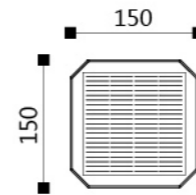

HR20805
Metal + Glass
D=25cm
H=27cm

HANNORLUX®
— 汉宁照明 —

HR20809
Metal + Glass
D=24.5cm
H=26cm

HR20810
Metal + Glass
D=24.5cm
H=26cm

HR20811
Metal + Glass
D=24.5cm
H=26cm

SPECIFICATION

HR22576
Iron
D=30.5cm

HR22572
Iron
D=24.5cm

HR22577
Iron
D=37cm

HR22581
Iron
D=21cm

HR22586
Iron
D=20.5cm

HR22587
Iron
D=20.5cm

Solar Lamp

HANNORLUX®
— 汉宁照明 —
NINGBO HANNORLUX TECHNOLOGY CO., LIMITED

Solar Lamp

SPECIFICATION

Model	HR2145
Wattage	LED 2.8W
Lumen	220lm
IP	54
Materials	Aluminum+PC
Dimension(mm)	150 x 150x 152

ITEM NO.HN1011/HN1012

HN1011
D:88mm
H:125mm

HN1012
D:88mm
H:125mm

-Product Description

2Modes:

A: People come,light on,people leave,light off;