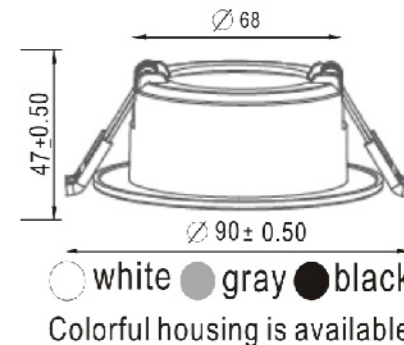

HN-THD90/HN-MK50

- -2700K-6500K
- -AC100-240V 50/60Hz
- -CRI>70/80
- -PF>0.5/0.9
- -15000h

Watt	7W	7W	5W	5W
Item.No	HN-THD90	HN-THD90	HN-MK50	HN-MK50
Housing	PC	PC	PA+ALU	PA+ALU
LM	600lm	600lm	400lm	400lm
Ø mm	68mm	68mm	50mm	50mm
L mm	47mm	47mm	22mm	22mm
Colour box/mm	70x70x55mm	70x70x55mm	52X52X38mm	52X52X38mm
Master box/pcs	37.5x37x24.5cm/100pcs	37.5x37x24.5cm/100pcs	54.5X28X18cm/200pcs	54.5X28X18cm/200pcs