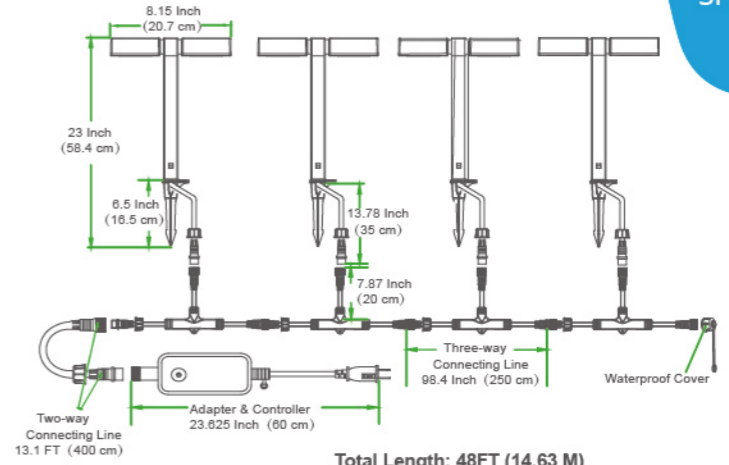

Model	HD2215 TUYA STUYA Smart Path Lights			
	1pcs pathway lights	2pcs pathway lights	3pcs pathway lights	4pcs pathway lights
Cable	5*20AWG	5*20AWG	5*20AWG	5*20AWG
Colour	RGBCW	RGBCW	RGBCW	RGBCW
Length	1pc power cacble 0.6M 1pc extension cable 4M 1pcs pathway lights 1pcs pathway light cable 2.5M	1pc power cacble 0.6M 1pc extension cable 4M 2pcs pathway lights 2pcs pathway light cable 2.5M	1pc power cacble 0.6M 1pc extension cable 4M 3pcs pathway lights 3pcs pathway light cable 2.5M	1pc power cacble 0.6M 1pc extension cable 4M 4pcs pathway lights 4pcs pathway light cable 2.5M
Material	Aluminum+PC	Aluminum+PC	Aluminum+PC	Aluminum+PC
Input Voltage	110-240V	110-240V	110-240V	110-240V
Output Voltage	12v3a	12v3a	12v3a	12v3a
Lamp Watt	8W per pathway light	8W per pathway light	8W per pathway light	8W per pathway light
Max Watt	36W	36W	36W	36W
Waterproof	IP65	IP65	IP65	IP65
Certificate	ETL	ETL	ETL	ETL

SPECIFICATION