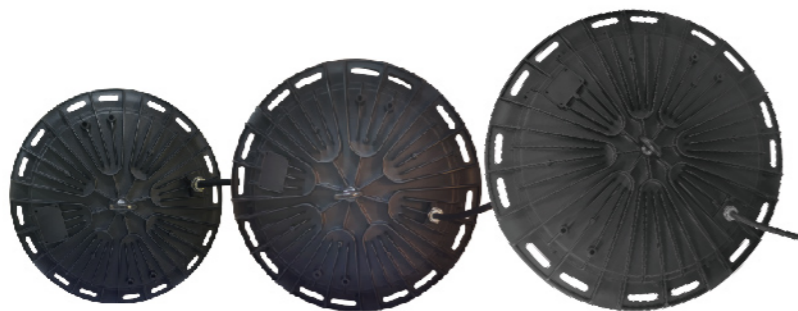

ITEM NO.HR-HB002-UFO

-Product Description

- -Product color :Sand Black
- -Material:Aluminium body & PC optical lens(90°C)
- -2835SMD LED
- -4KV surging protection
- -Protection Rating:IP65(Waterproof)
- -Operation in outside temperature:-20 to + 45°C

SPECIFICATION

Watt	HR-HB002-UFO-100W	HR-HB002-UFO-150W	HR-HB002-UFO-200W
Material	Aluminum+PC	Aluminum+PC	Aluminum+PC
Voltage	100-240V	100-240V	100-240V
LED	SMD2835	SMD2835	SMD2835
PF	>0.9	>0.9	>0.9
RA	80	80	80
Lumen	100lm/W	100lm/W	100lm/W
CCT	3000K/4000K/6000K	3000K/4000K/6000K	3000K/4000K/6000K
Size	27.1x27.1x9cm	31.1x31.1x9cm	38x38x9cm
IP LEVEL	IP65	IP65	IP65
Cable	0.2m H05RN-F3G 1.0mm2 rubber cable	0.2m H05RN-F3G 1.0mm2 rubber cable	0.2m H05RN-F3G 1.0mm2 rubber cable
Warranty	2 years	2 years	2 years