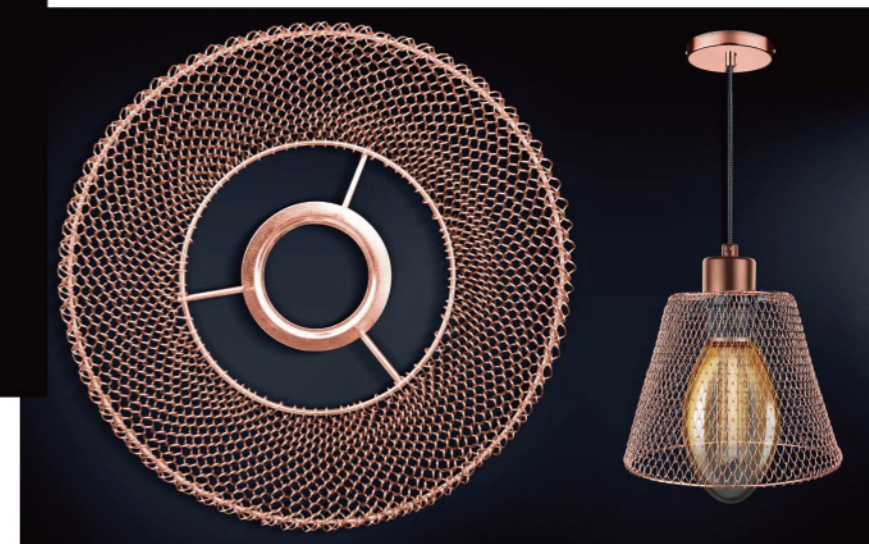

HR22587
Iron
D=20.5cm