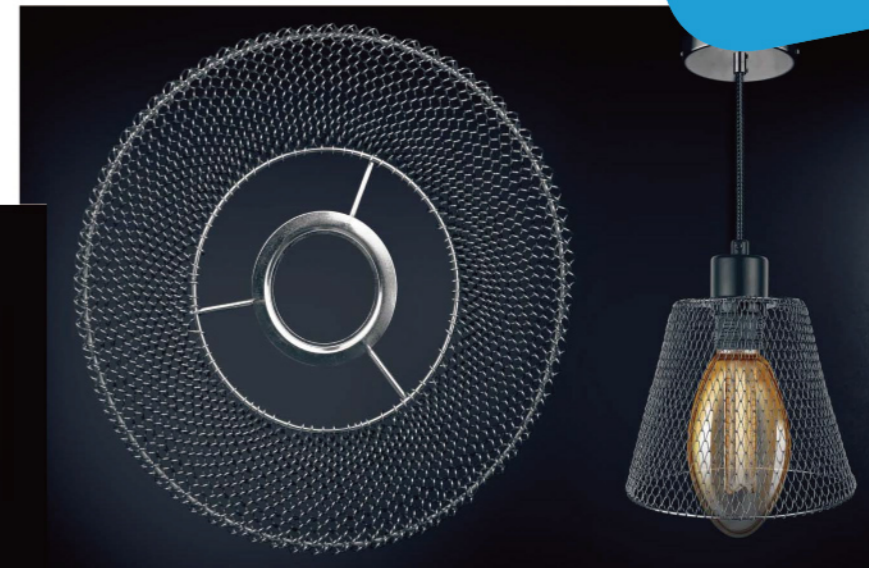

HR22586
Iron
D=20.5cm