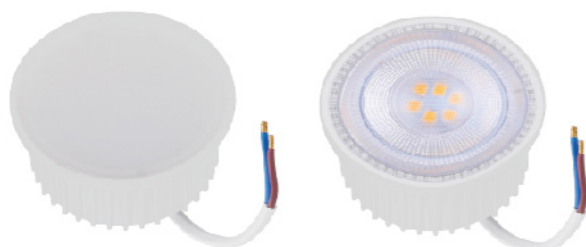

HN-MK50

HN-MK50